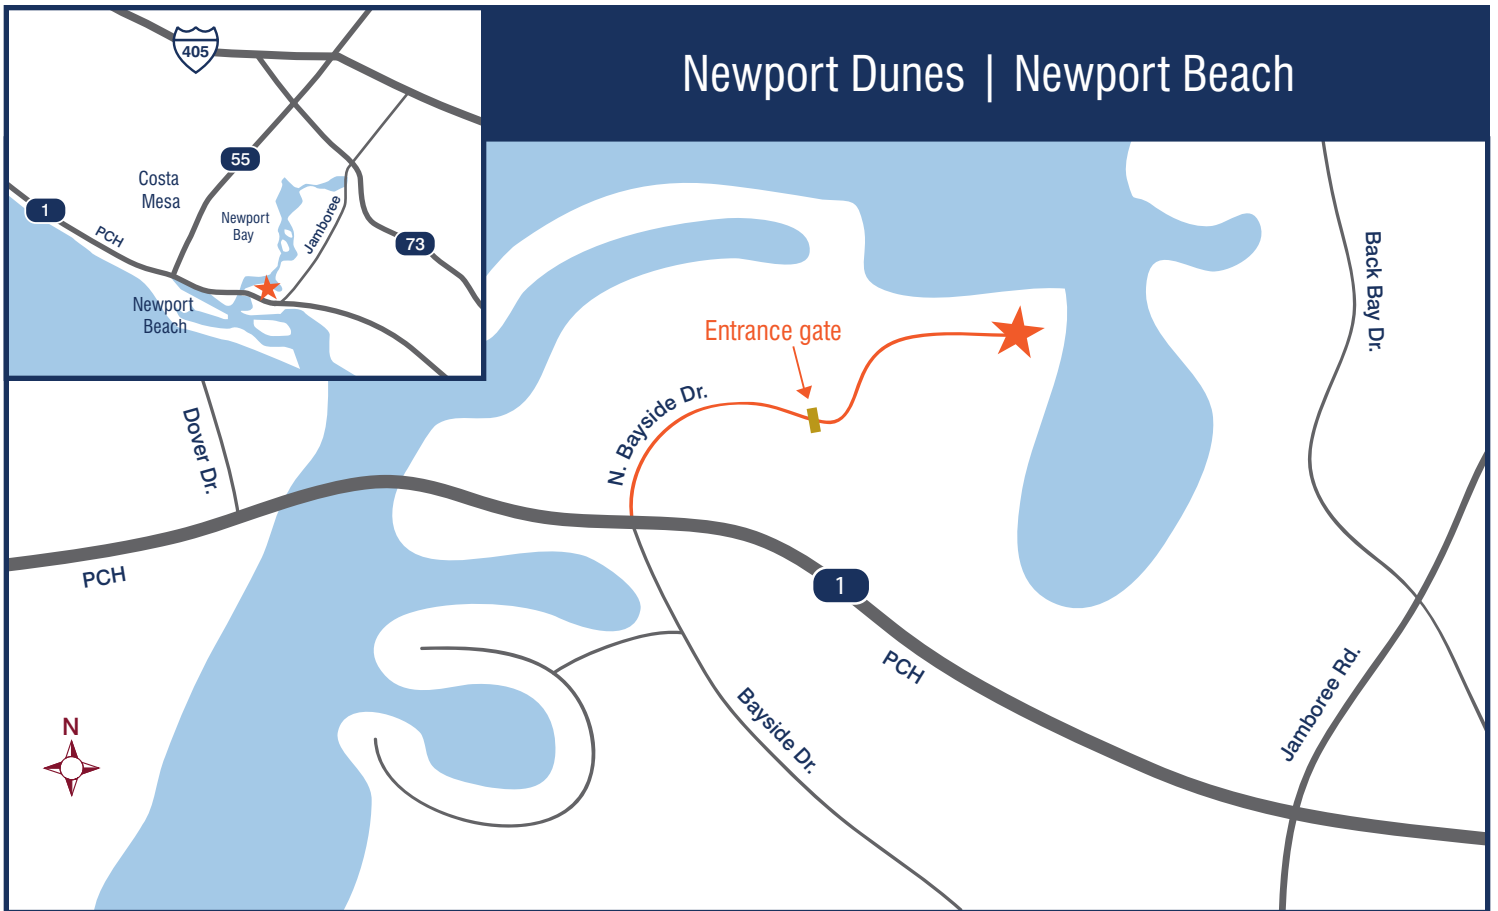

Newport Dunes | Newport Beach

Newport Dunes | 101 N. Bayside Dr. | Newport Beach, CA 92660

FROM THE 55 FREEWAY

- Take 55 South until it ends and becomes Newport Blvd.
- Take the PCH/California 1 South.
- Turn Left onto Bayside Dr.
- Continue on Bayside until you reach the entrance gate.
- Follow the orange PICNIC signs.

FROM THE 405 FREEWAY

- Take the Jamboree Road exit and head West.
- Turn Right onto PCH/California 1 North.
- Take the 1st Right onto Bayside Dr.
- Continue on Bayside until you reach the entrance gate.
- Follow the orange PICNIC signs.